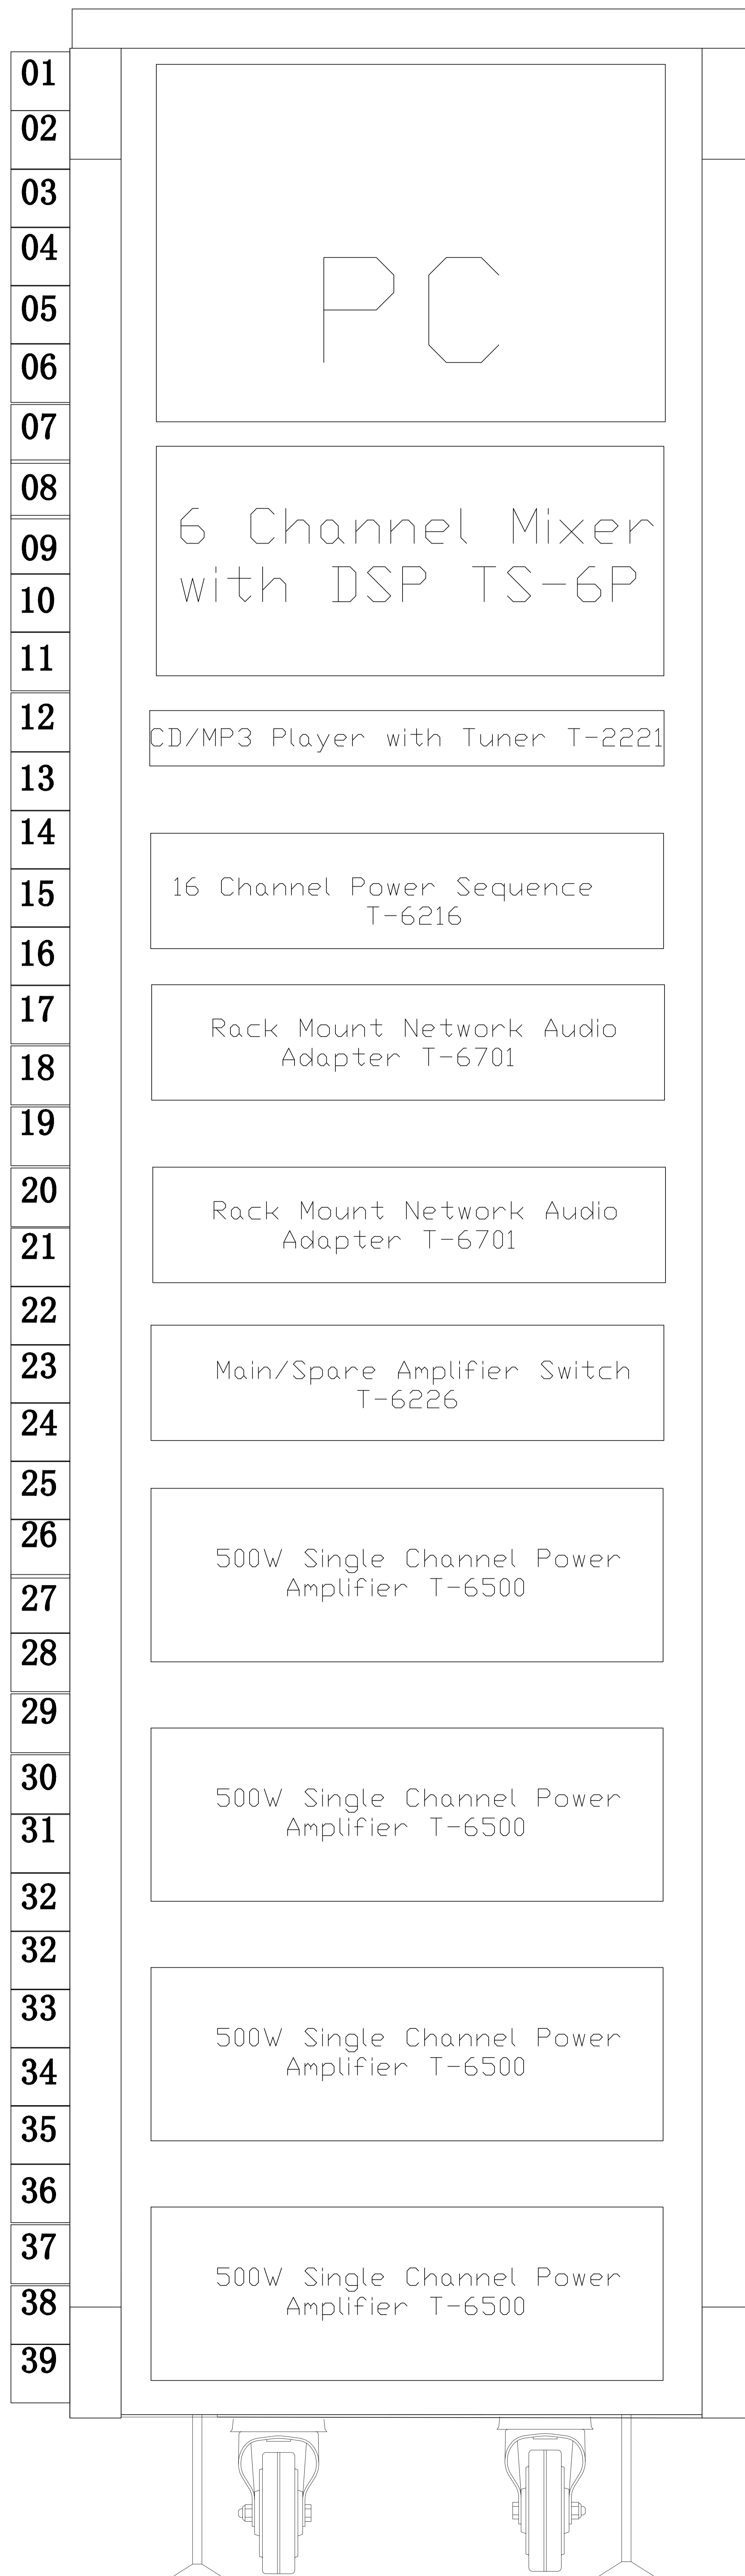

Network Audio System for Tunnel

Outdoor 15W Horn Speaker, T-720A

Outdoor Emergency Intercom Panel T-6710

8KM

Network Audio System for Tunnel

Network Audio System for Tunnel

Network Audio System for Tunnel

Bill of Material