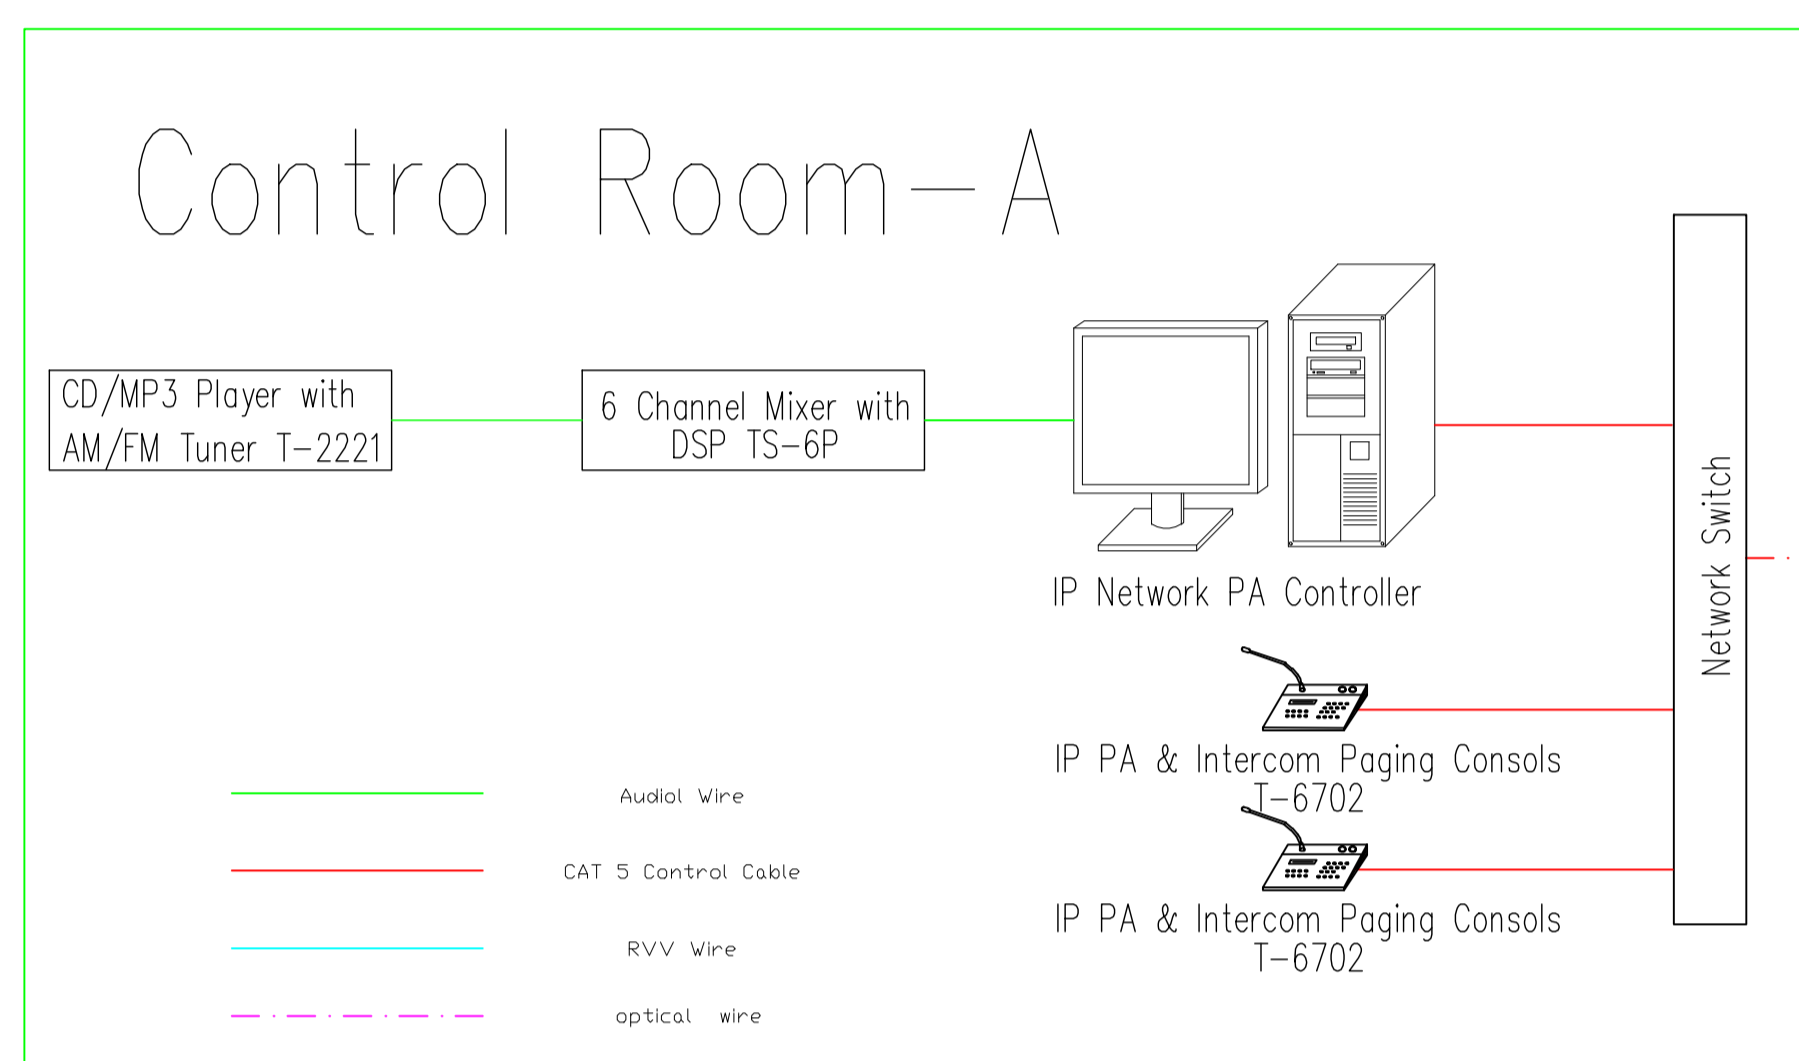

Network Audio System for Tunnel

Network Audio System for Tunnel

Bill of Material

Item	Equipment	QTY	ITC Model	Remark
1	PC with Network Audio System Software	2	T-6700R	System management center and equipments status surveillance display
2	CD/Mp3 Player with Tuner	2	T-2221	Audio source player
3	6 Channel Mixer	2	TS-6P	Connect the audio sources to the PC to transmit over network
4	Network Remote Paging Microphone	2	T-6702	Remote zone paging mic for speech and intercom use
5	Network Audio Adapter	4	T-6701	Digital IP pre-amplifier, feed digital source into analog amplifier
6	Power Amplifier 500 Watts	8	T-6500	Three amplifiers for each control room, and one standby amplifier as redundancy for each control room.
7	Four Channel Amplifier Changeover	2	T-6226	Automatically swith into backup amplifier when main amplifier failed for redundancy.
8	Outdoor Emergency Intercom Panel	4	T-6710	For driver to contact duty mean for emergency help use.
9	Monitor Speaker for Intercom	4	T-702A	Connect with intercom panel for monitor use in noise tunnel
10	Power Supply	2	T-6216	Power on & off control equipment
11	Voice Alarm Message Player with SD	2	T-6223(A)	With SD input and memory card, support automatical and manual alarm message broadcast.
12	Data Converter	2	T-6713	Convert the anlog voice alarm message into digital to transmit over IP network
13	Horn Loudspeaker, 15W	160	T-720A	Outdoor waterproof version IP65, supply with mounting bracket
14	10 Channel Network Switch	2	N/A	Local LAN network audio system
15	19 Inch Installation Rack	2	T-6027	One for Each Control room