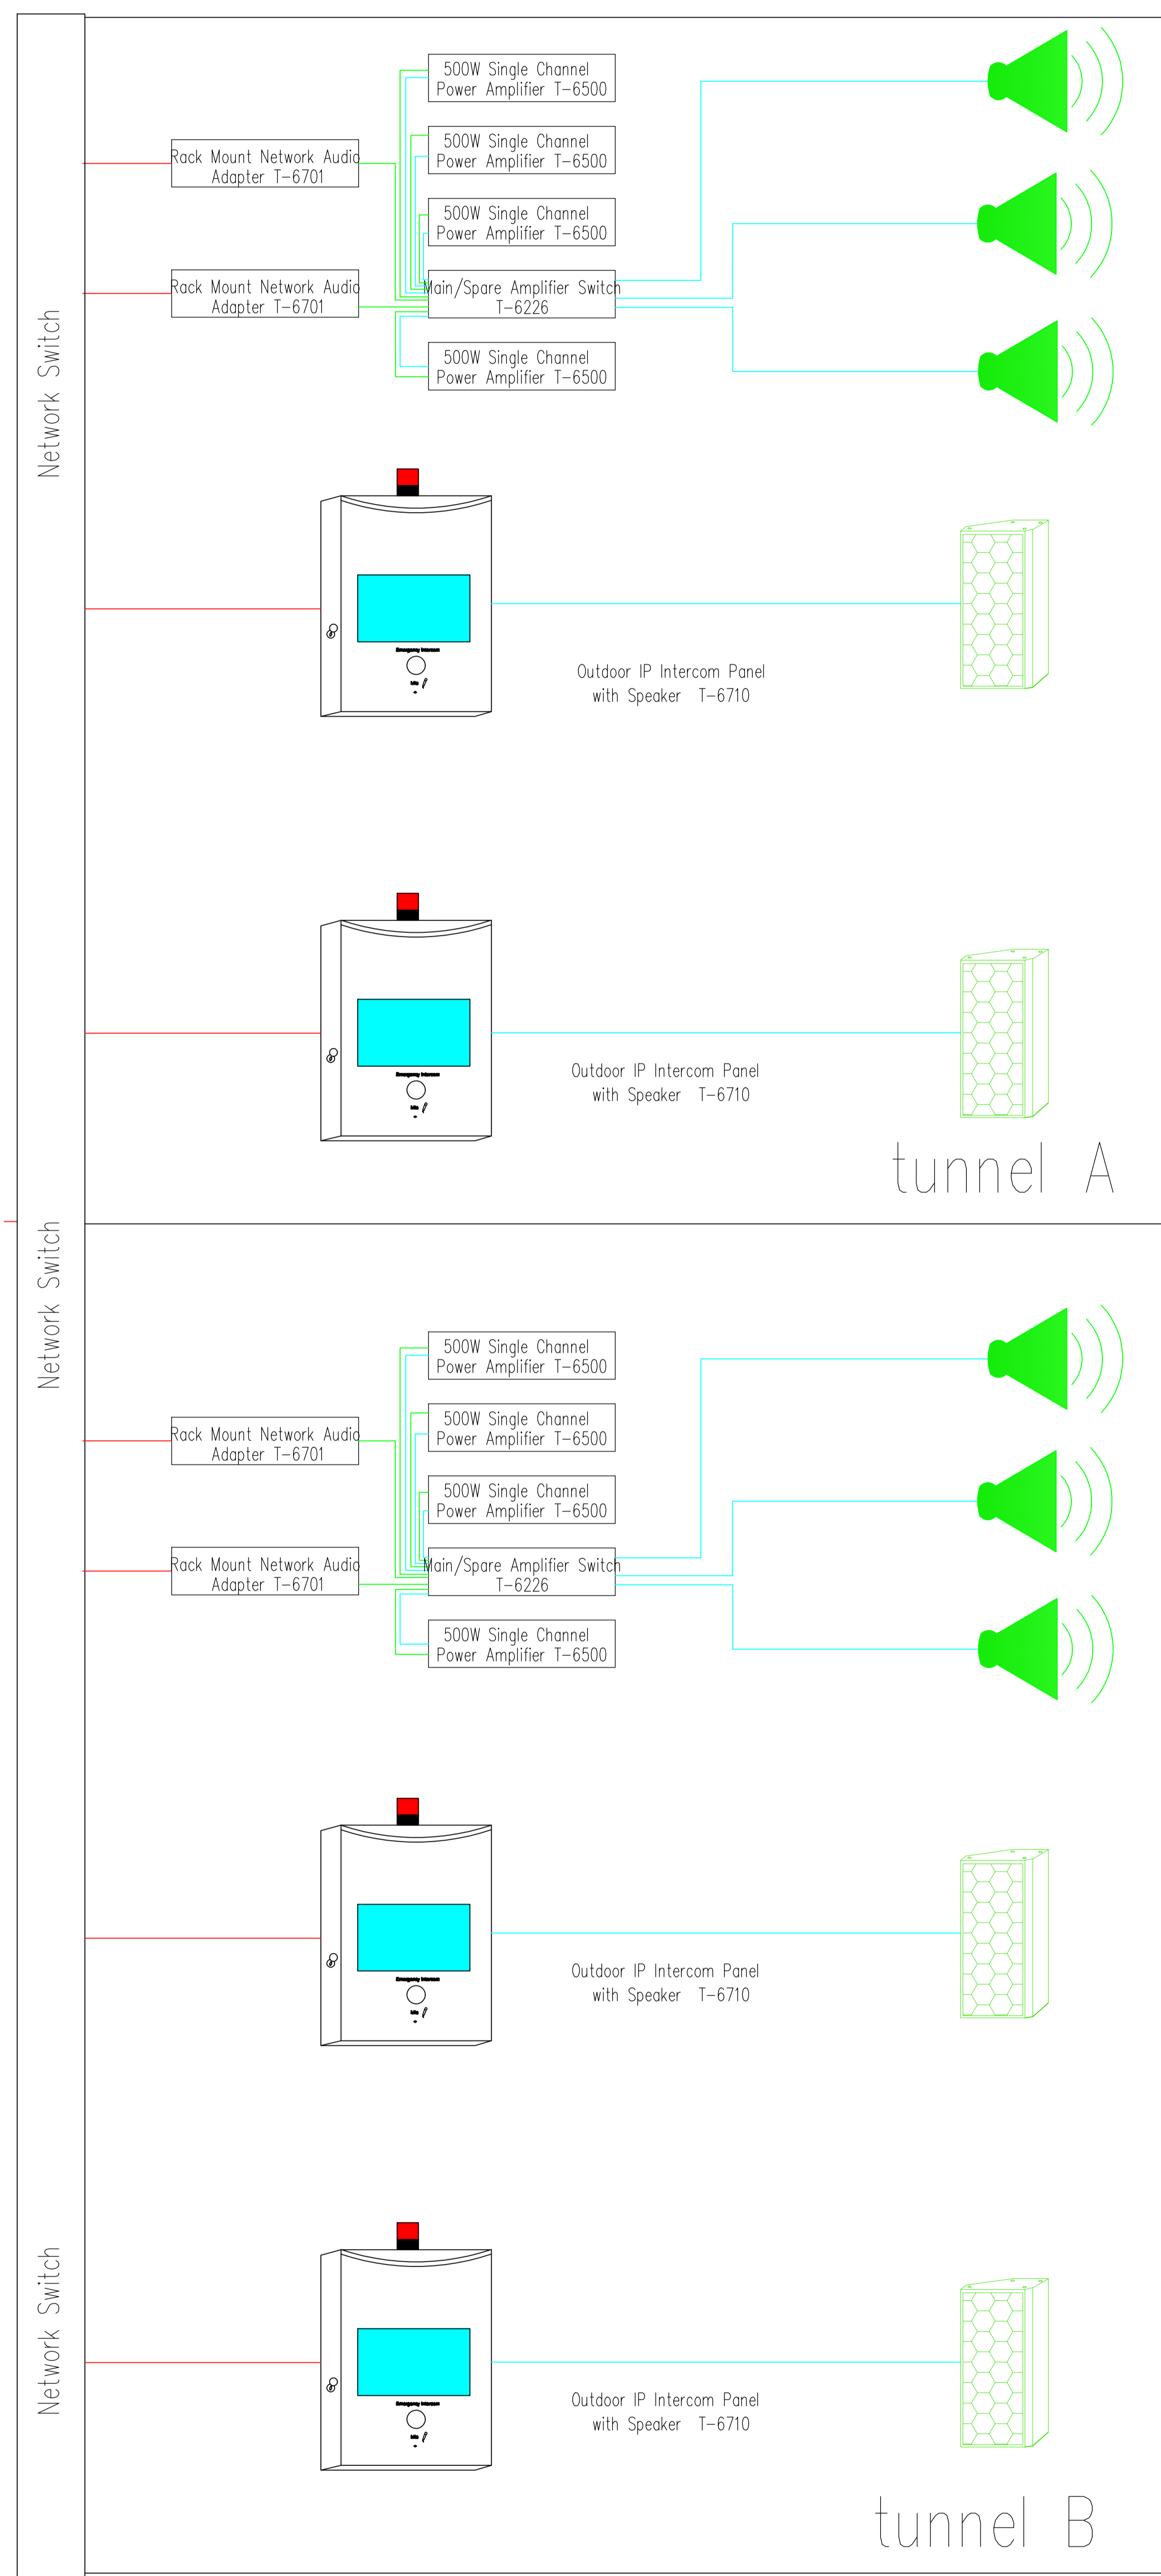

Network Audio System & Emergency Intercom System for Tunnel & Express Way

Network Audio System & Emergency Intercom System for Tunnel

- Support more than 8kms speech and voice alarm sound system.
 - Fully duplex IP addressable network audio system.
 - Pre-recorded voice message scheduled broadcast.
- Emergency intercom communication with duty traffic policeman.
- Sound system synchronized operation with CCTV camera system.
 - On site environment ambient noise level collection.
 - Intercom communication recording system.
 - Intercom station automatic transfer system.
 - Intercom station hold-on system.
 - Horn speaker for outdoor environment use.
- High SPL projection horn for clear human speech long distance dispersion use.

Network Audio System for Tunnel

Outdoor 15W Horn Speaker, T-720A

Outdoor Emergency Intercom Panel T-6710

8KM

Network Audio System for Tunnel

Network Audio System for Tunnel

Network Audio System for Tunnel

Bill of Material