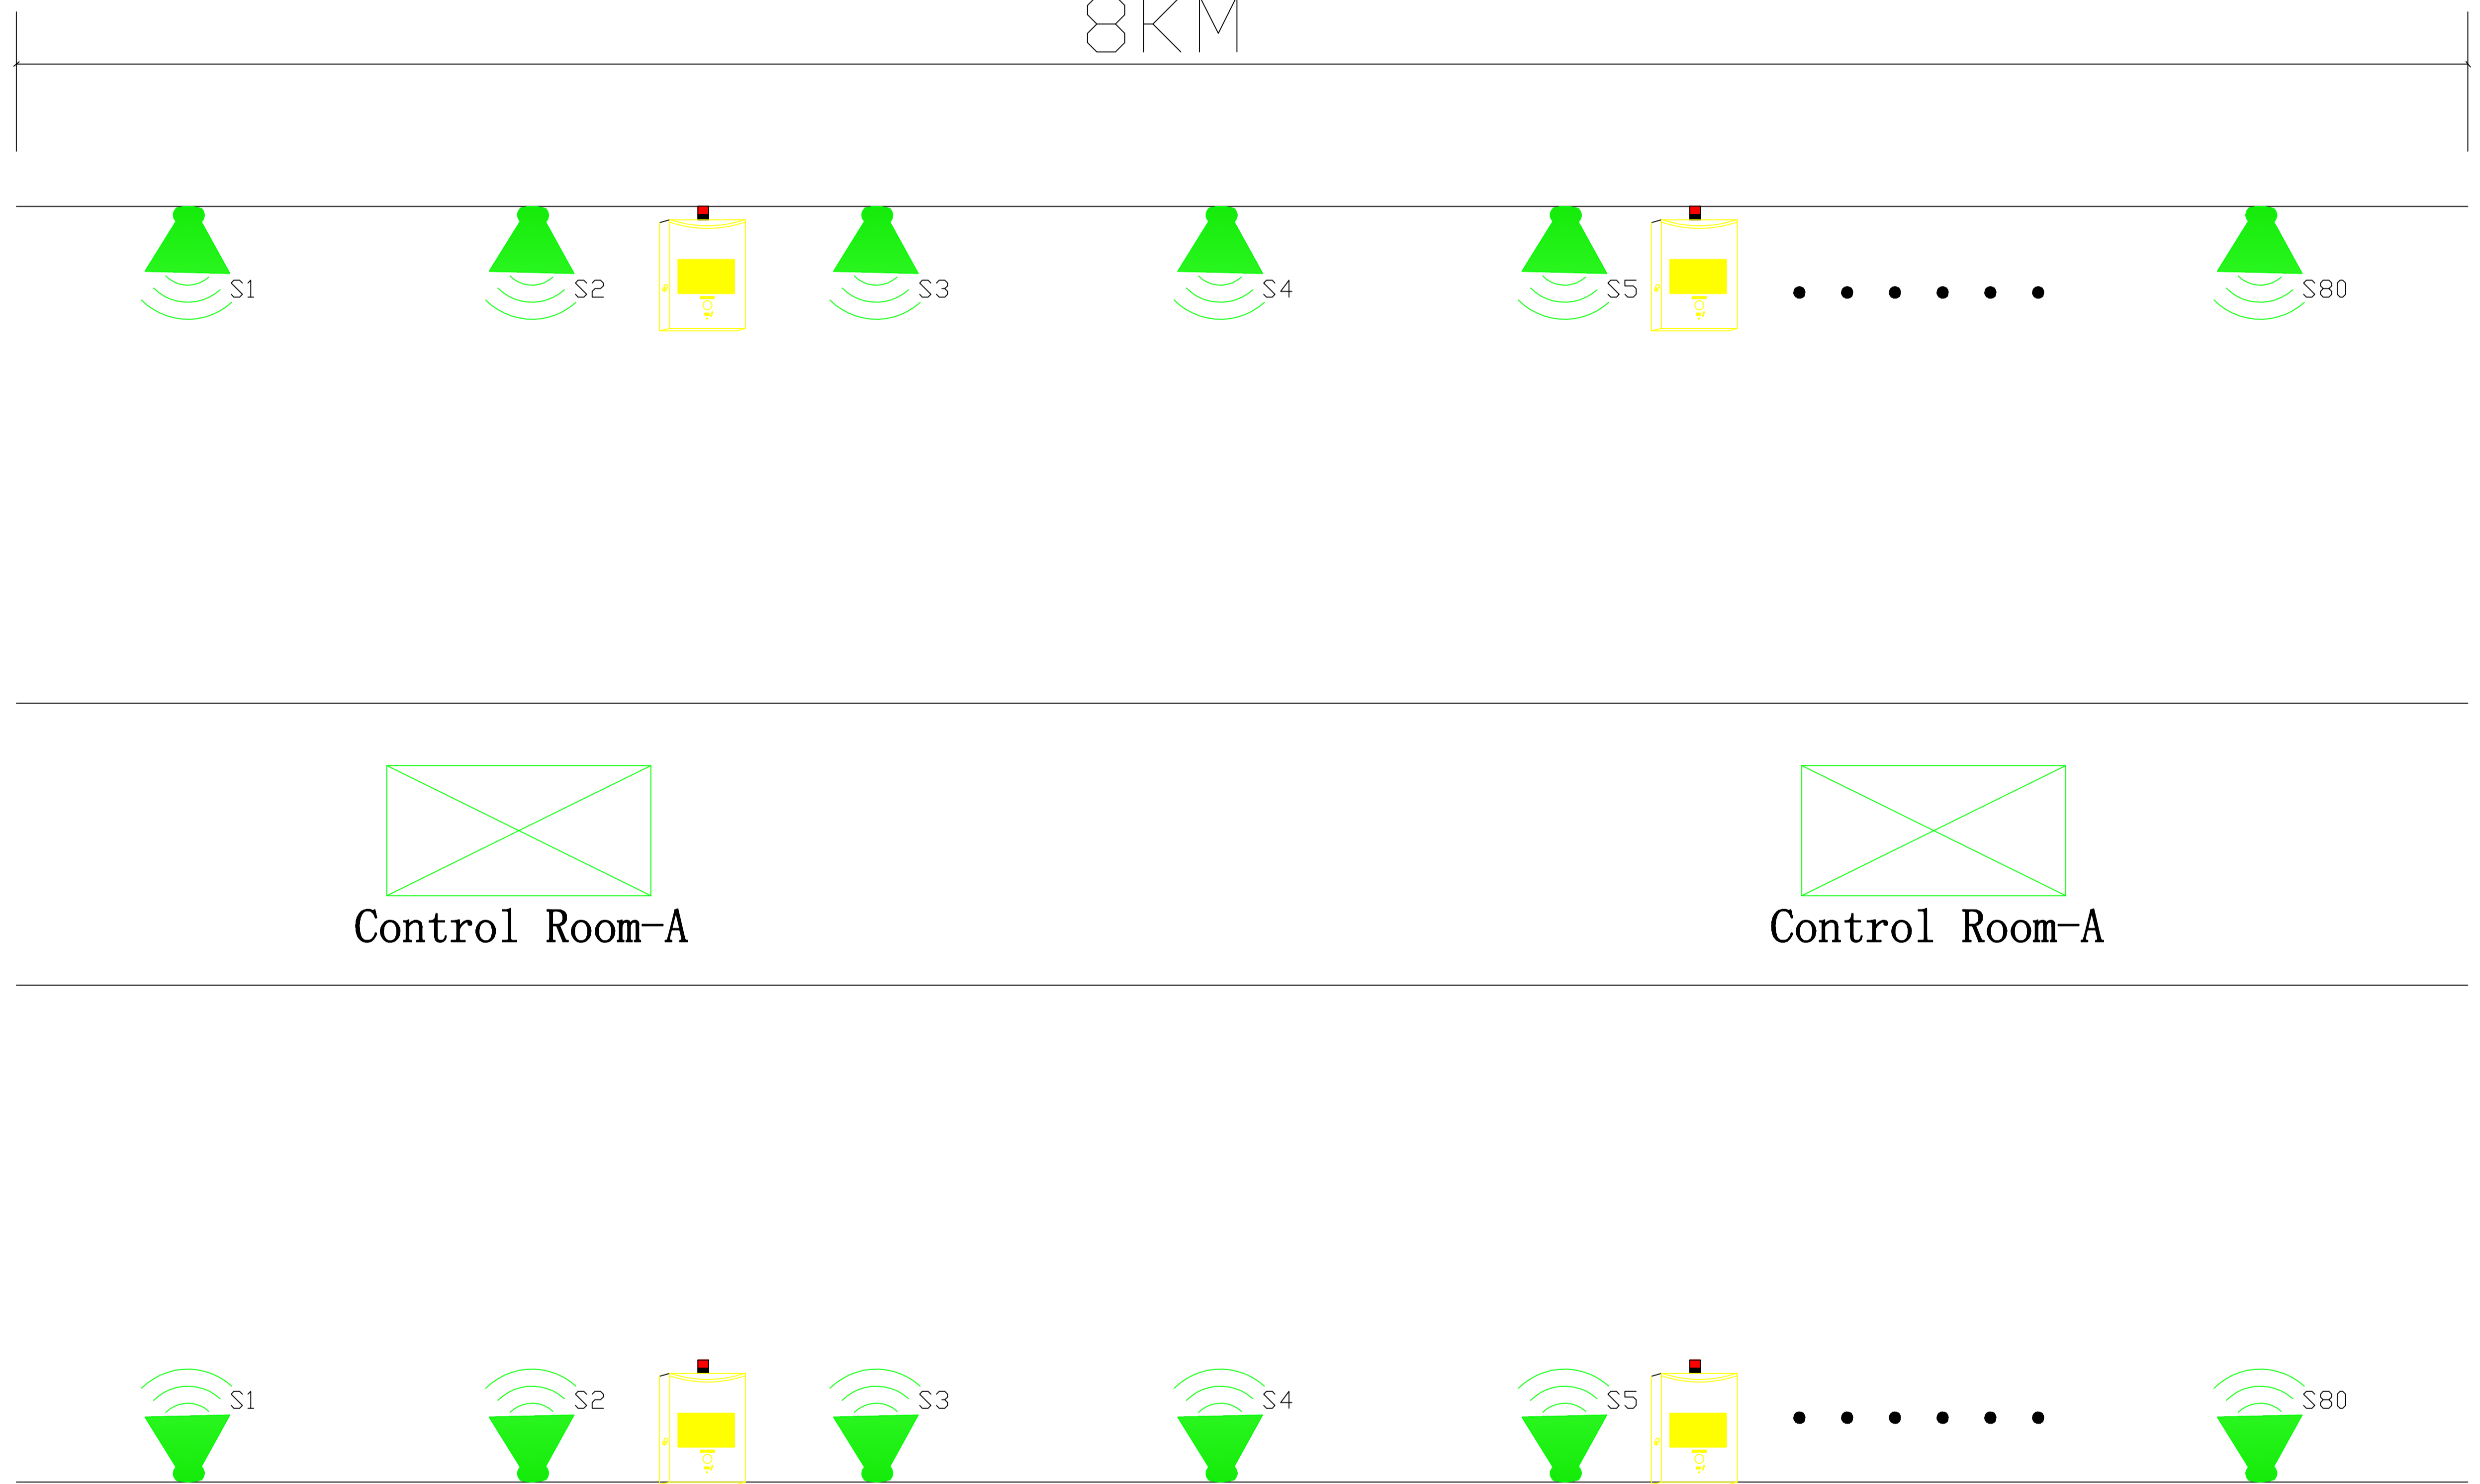

Network Audio System & Emergency Intercom System for Tunnel & Express Way

Network Audio System & Emergency Intercom System for Tunnel

- Support more than 8kms speech and voice alarm sound system.
 - Fully duplex IP addressable network audio system.
 - Pre-recorded voice message scheduled broadcast.
- Emergency intercom communication with duty traffic policeman.
- Sound system synchronized operation with CCTV camera system.
 - On site environment ambient noise level collection.
 - Intercom communication recording system.
 - Intercom station automatic transfer system.
 - Intercom station hold-on system.
 - Horn speaker for outdoor environment use.
- High SPL projection horn for clear human speech long distance dispersion use.

Network Audio System for Tunnel

Outdoor 15W Horn Speaker, T-720A

Outdoor Emergency Intercom Panel T-6710

8KM

Network Audio System for Tunnel

Network Audio System for Tunnel

Network Audio System for Tunnel

Bill of Material