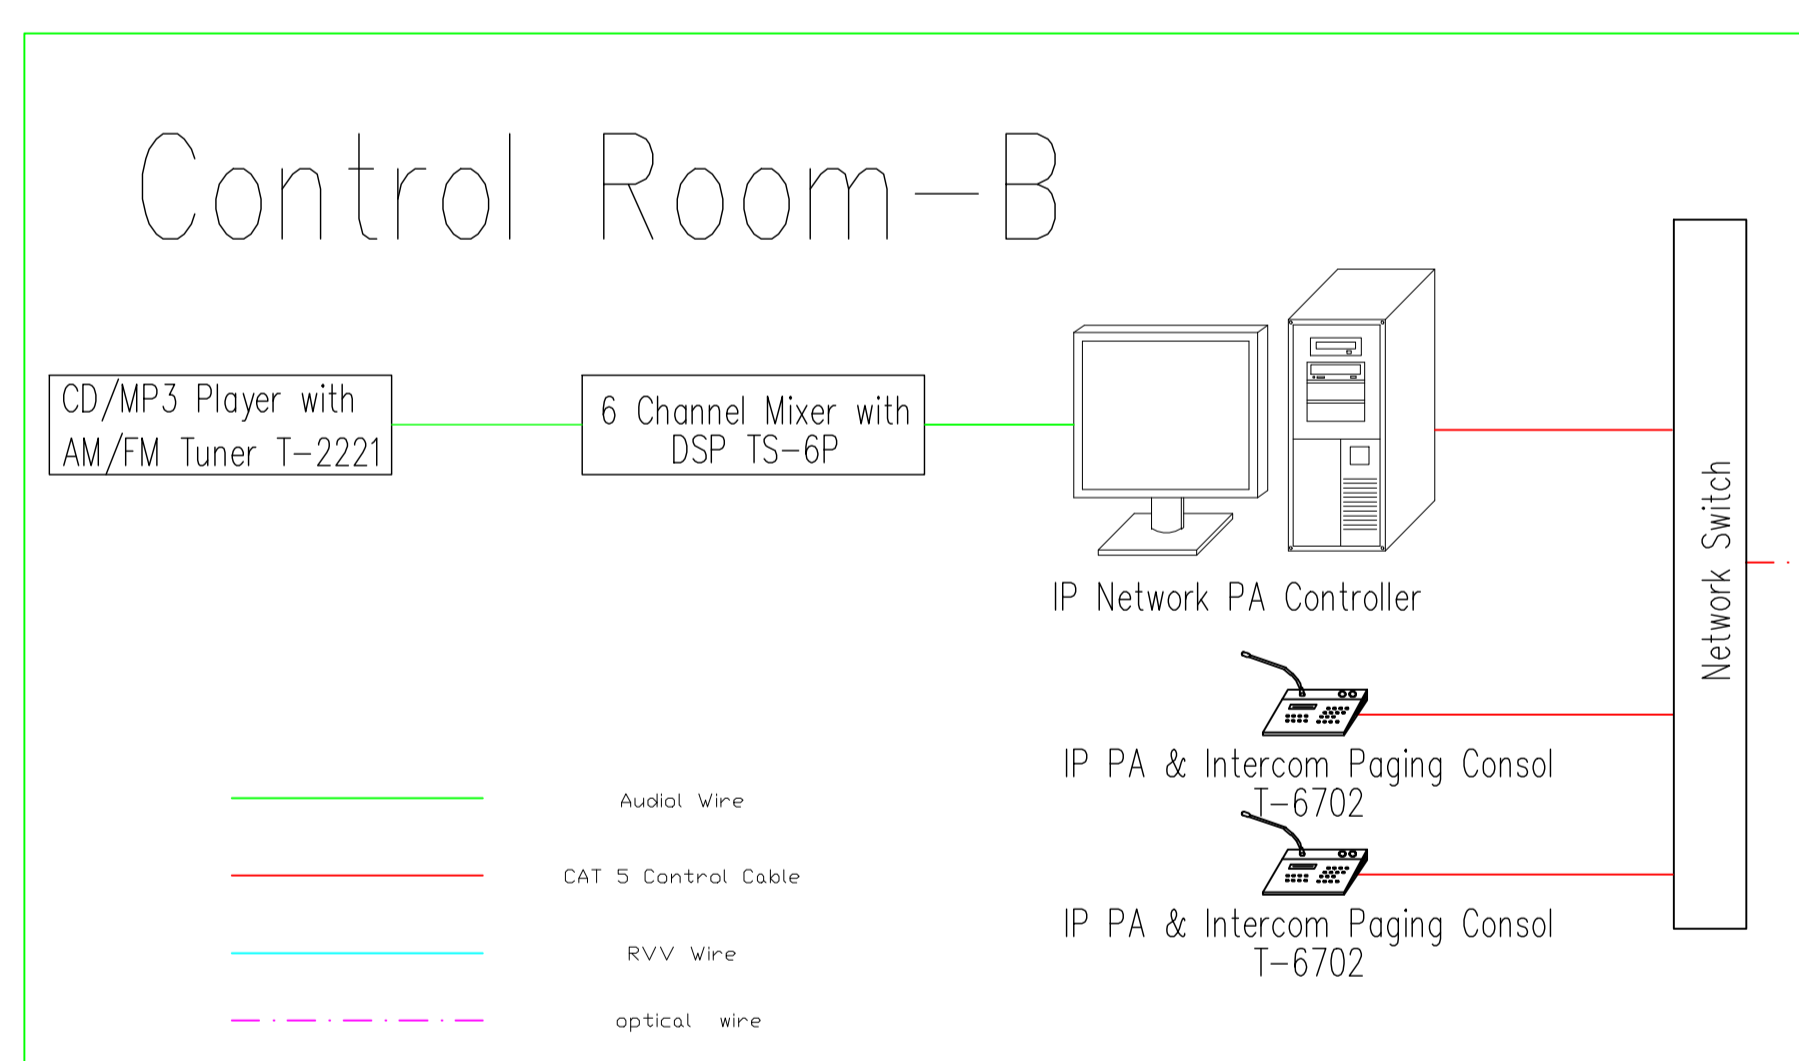

Network Audio System for Tunnel

Network Audio System for Tunnel

Bill of Material

Item	Equipment	QTY	ITC Model	Remark
1	PC with Network Audio System Software	2	T-6700R	System management center and equipments status surveillance display
2	CD/Mp3 Player with Tuner	2	T-2221	Audio source player
3	6 Channel Mixer	2	TS-6P	Connect the audio sources to the PC to transmit over network
4	Network Remote Paging Microphone	2	T-6702	Remote zone paging mic for speech and intercom use
5	Network Audio Adapter	4	T-6701	Digital IP pre-amplifier, feed digital source into analog amplifier
6	Power Amplifier 500 Watts	8	T-6500	Three amplifiers for each control room, and one standby amplifier as redundancy for each control room.
7	Four Channel Amplifier Changeover	2	T-6226	Automatically swith into backup amplifier when main amplifier failed for redundancy.
8	Outdoor Emergency Intercom Panel	4	T-6710	For driver to contact duty mean for emergency help use.
9	Monitor Speaker for Intercom	4	T-702A	Connect with intercom panel for monitor use in noise tunnel
10	Power Supply	2	T-6216	Power on & off control equipment
11	Voice Alarm Message Player with SD	2	T-6223(A)	With SD input and memory card, support automatical and manual alarm message broadcast.
12	Data Converter	2	T-6713	Convert the anlog voice alarm message into digital to transmit over IP network
13	Horn Loudspeaker, 15W	160	T-720A	Outdoor waterproof version IP65, supply with mounting bracket
14	10 Channel Network Switch	2	N/A	Local LAN network audio system
15	19 Inch Installation Rack	2	T-6027	One for Each Control room