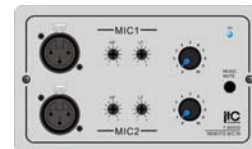

AUDIO MATRIX SYSTEM

T-8000

T-8000A

T-8000E

T-8000B

T-8000C

T-8000D

T-8000	8x8 audio matrix & paging controller, 8 sources inputs, 8 zone output, expansion to 32 zones, 2 remote mic inputs, 8 remote wall plates inputs
T-8000A	8 zone remote paging mic with T-8000, CAT 5 cable system
T-8000E	8 zone expansion keypad with T-8000A
T-8000B	Remote wall plate with Mic/line input, volume control and 8 sources selection, CAT 5 cable system
T-8000C	Remote wall plate, volume control and 8 sources selection, CAT 5 cable system
T-8000D	Remote mic input module wall plate, CAT 5 cable system