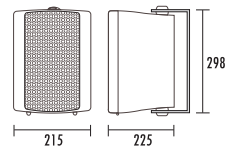

- 4"/5"/6" two way wall mount speaker
- Economy range speaker of excellent sound quality
- Fast installation by U shaped mounting bracket
- 360 degree rotatable mounting bracket could be supplied at request
- 100V speaker output
- Waterproof version of aluminum grille could be made at request
- Crossover could be added at request
- Commercial use for background music and paging system

## Specifications

<b>Model</b>	T-776W
<b>Power Taps @100V</b>	45W
<b>Power Taps @70V</b>	22.5W
<b>Impedance</b>	Black: Com Red: 220Ω
<b>SPL(1W/1M)</b>	91dB
<b>Max. SPL (Rated W/1M)</b>	110dB
<b>Frequency Response (-10dB)</b>	110-15KHz
<b>Finish</b>	Baffle: ABS, Black/White Grille: Steel, Black/White
<b>Speaker Driver</b>	6" x 1" 1.5" x 1"
<b>Dimensions</b>	298 x 215 x 225mm
<b>Weight</b>	3.7kg
<b>Mounting</b>	With mounting bracket fixed by screw