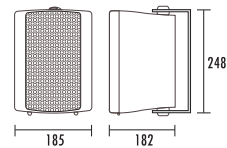

- 4"/5"/6" two way wall mount speaker
- Economy range speaker of excellent sound quality
- Fast installation by U shaped mounting bracket
- 360 degree rotatable mounting bracket could be supplied at request
- 100V speaker output
- Waterproof version of aluminum grille could be made at request
- Crossover could be added at request
- Commercial use for background music and paging system

Specifications

Model	T-775W
Power Taps @100V	30W
Power Taps @70V	15W
Impedance	Black: Com Red: 330Ω
SPL(1W/1M)	91dB ± 3dB
Max. SPL (Rated W/1M)	106dB
Frequency Response (-10dB)	130-15KHz
Finish	Baffle: ABS, Black/White Grille: Steel, Black/White
Speaker Driver	5" x 1 1.5" x 1
Dimensions	248 x 185 x 182mm
Weight	2.3kg
Mounting	With mounting bracket fixed by screw