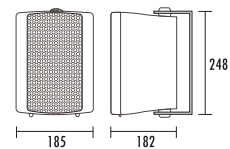

- 4"/5"/6" two way wall mount speaker
- Economy range speaker of excellent sound quality
- 4 powertaps at 100V output
- Both 100V and 8ohm outputs selector
- Fast installation by U shaped mounting bracket
- 360 degree rotatable mounting bracket could be supplied at request
- 100V speaker output
- Waterproof version of aluminum grille could be made at request
- Crossover could be added at request
- Commercial use for background music and paging system

## Specifications

Model	T-775PW
Power Taps @100V	3.75W, 7.5W, 15W, 30W
Power Taps @70V	1.9W, 3.75W, 7.5W, 15W, 30W
Transformer Impedance	2.6K $\Omega$ / 1.3K $\Omega$ / 670 $\Omega$ / 330 $\Omega$ / 165 $\Omega$
Input	70V/100V/8 $\Omega$
SPL(1W/1M)	92dB
Max. SPL (Rated W/1M)	107dB
Frequency Response (-10dB)	125-14KHz
Finish	Baffle: ABS, Black/White Grille: Steel, Black/White
Speaker Driver	5" x 1 1.5" x 1
Dimensions	248 x 185 x 182mm
Weight	2.7kg
Mounting	With mounting bracket fixed by screw