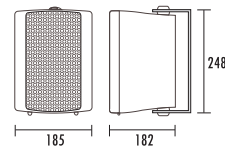

- 4"/5"/6" two way wall mount speaker
- Economy range speaker of excellent sound quality
- Fast installation by U shaped mounting bracket
- 360 degree rotatable mounting bracket could be supplied at request
- 100V speaker output
- Waterproof version of aluminum grille could be made at request
- Crossover could be added at request
- Commercial use for background music and paging system

Specifications

Model	T-775
Power Taps @100V	30W
Power Taps @70V	15W
Impedance	Black: Com Red: 330Ω
SPL(1W/1M)	91dB ± 3dB
Max. SPL (Rated W/1M)	106dB
Frequency Response (-10dB)	130-15KHz
Finish	Baffle: ABS, Black/White Grille: Steel, Black/White
Speaker Driver	5" x 1.5" x 1"
Dimensions	248 x 185 x 182mm
Weight	2.3kg
Mounting	With mounting bracket fixed by screw