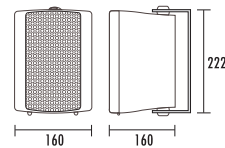

- 4"/5"/6" two way wall mount speaker
- Economy range speaker of excellent sound quality
- Fast installation by U shaped mounting bracket
- 360 degree rotatable mounting bracket could be supplied at request
- 100V speaker output
- Waterproof version of aluminum grille could be made at request
- Crossover could be added at request
- Commercial use for background music and paging system

Specifications

Model	T-774W
Power Taps @100V	15W
Power Taps @70V	7.5W
Impedance	Black: Com Red: 670Ω
SPL(1W/1M)	88dB ± 3dB
Max. SPL (Rated W/1M)	99dB
Frequency Response (-10dB)	130-15KHz
Finish	Baffle: ABS, Black/White Grille: Steel, Black/White
Speaker Driver	4" x 1 1.5" x 1
Dimensions	222 x 160 x 160mm
Weight	1.8kg
Mounting	With mounting bracket fixed by screw