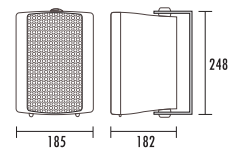

- 4"/5"/6" two way wall mount speaker
- Economy range speaker of excellent sound quality
- 4 powertaps at 100V output
- Both 100V and 8ohm outputs selector
- Fast installation by U shaped mounting bracket
- 360 degree rotatable mounting bracket could be supplied at request
- 100V speaker output
- Waterproof version of aluminum grille could be made at request
- Crossover could be added at request
- Commercial use for background music and paging system

Specifications

Model	T-774PW
Power Taps @100V	2.5W, 5W, 10W, 20W
Power Taps @70V	1.25W, 2.5W, 5W, 10W, 20W
Transformer Impedance	4K Ω /2K Ω /1K Ω /500 Ω /245 Ω
Input	70V/100V/8 Ω
SPL(1W/1M)	86dB
Max. SPL (Rated W/1M)	99dB
Frequency Response (-10dB)	130-14KHz
Finish	Baffle: ABS, Black/White Grille: Steel, Black/White
Speaker Driver	4" x 1" 1.5" x 1"
Dimensions	222 x 160 x 160mm
Weight	2.3kg
Mounting	With mounting bracket fixed by screw