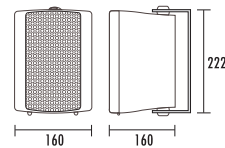

- 4"/5"/6" two way wall mount speaker
- Economy range speaker of excellent sound quality
- Fast installation by U shaped mounting bracket
- 360 degree rotatable mounting bracket could be supplied at request
- 100V speaker output
- Waterproof version of aluminum grille could be made at request
- Crossover could be added at request
- Commercial use for background music and paging system

Specifications

Model	T-774
Power Taps @100V	15W
Power Taps @70V	7.5W
Impedance	Black: Com Red: 670Ω
SPL(1W/1M)	88dB ± 3dB
Max. SPL (Rated W/1M)	99dB
Frequency Response (-10dB)	130-15KHz
Finish	Baffle: ABS, Black/White Grille: Steel, Black/White
Speaker Driver	4" x 1 1.5" x 1
Dimensions	222 x 160 x 160mm
Weight	1.8kg
Mounting	With mounting bracket fixed by screw