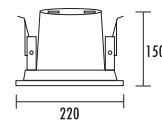

- 6" fireproof version ceiling speaker
- Full range speaker system
- Ceramic connector, thermal use and fire-resistant cable
- 9 watts rated output and 5 power outputs
- All metal material design with fire dome
- Fast installation by spring clip
- Economy cost solution
- Excellent response for background music and voice message
- EN54-24 certification is under taken

Specifications

Model	T-606
Power Taps @100V	0.75W, 1.5W, 3W, 6W, 9W
Power Taps @70V	0.37W, 0.75W, 1.5W, 3W, 4.5W
Impedance	Com/13KΩ /6.7KΩ /3.3KΩ /1.7KΩ /1.1KΩ
SPL(1W/1M)	90dB ± 3dB
Max. SPL (Rated W/1M)	100dB
Frequency Response (-10dB)	100-16KHz
Finish	Baffle: Steel, White Grille: Steel, White
Speaker Driver	6" x 1
Cutout Size	205mm
Dimensions	220 x 150mm
Weight	1.5Kg
Mounting	Spring-clip