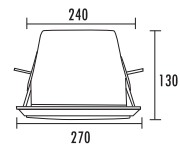

- 5"/6"/8" fireproof version ceiling speaker
- Economy range design for voice evacuation system
- Ceramic connector, thermal use and fire-resistant cable
- 5 power taps at 100V output
- All metal material design with fire dome
- Fast installation by spring clip
- Excellent response for background music and voice message
- EN54-24 certification is under taken

### Specifications

<b>Model</b>	T-585
<b>Power Taps @100V</b>	0.93W, 1.87W, 3.75W, 7.5W, 15W
<b>Power Taps @70V</b>	0.46W, 0.93W, 1.87W, 3.75W, 7.5W
<b>Impedance</b>	Com/670Ω /1.3KΩ /2.6Ω /5.3KΩ /10.7KΩ
<b>SPL(1W/1M)</b>	93dB
<b>Max. SPL (Rated W/1M)</b>	105dB
<b>Frequency Response (-10dB)</b>	80-20KHz
<b>Finish</b>	Baffle: Steel, Red Grille: Steel, White
<b>Speaker Driver</b>	8" x 1 1.5" x 1
<b>Cutout Size</b>	240mm
<b>Dimensions</b>	270 x 130mm
<b>Weight</b>	1.7Kg