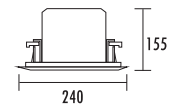

- 4"/5"/6.5" Hi-fi level use loudspeaker
- Twoway speaker with crossover
- 100V speaker output
- ABS back cover helps better frequency response

Specifications

Model	T-206
Power Taps @100V	30W
Power Taps @70V	15W
Impedance	Black: Com Red: 330Ω
SPL(1W/1M)	90dB ± 3dB
Max. SPL (Rated W/1M)	105dB
Frequency Response (-10dB)	90-20KHz
Finish	Baffle: ABS, White Grille: Steel, White
Speaker Driver	5" x 1 1.5" x 1
Cutout Size	210 mm
Dimensions	240 x 155mm
Weight	2Kg
Mounting	Flush-mount dog ears