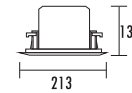

- 4"/5"/6.5" Hi-fi level use loudspeaker
- Twoway speaker with crossover
- Four powertaps at 100V speaker output
- Both 100V and 8ohm outputs selector
- ABS back cover helps better frequency response

Specifications

Model	T-205P
Power Taps @100V	2.5W, 5W, 10W, 20W
Power Taps @70V	1.25W, 2.5W, 5W, 10W, 20W
Transformer Impedance	Black: Com Red: 4K Ω /2K Ω /1K Ω /500 Ω /240 Ω
Input	70V/100V/8 Ω
SPL(1W/1M)	88dB
Max. SPL (Rated W/1M)	101dB
Frequency Response (-10dB)	110-16KHz
Finish	Baffle: ABS, White Grille: Steel, White
Speaker Driver	4"x 1 1.5"x 1
Cutout Size	180mm
Dimensions	213 x 135mm
Weight	1.9Kg
Mounting	Flush-mount dog ears