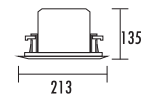

- 4"/5"/6.5" Hi-fi level use loudspeaker
- Twoway speaker with crossover
- 100V speaker output
- ABS back cover helps better frequency response

Specifications

Model	T-205
Power Taps @100V	20W
Power Taps @70V	10W
Impedance	Black: Com Red: 500Ω
SPL(1W/1M)	89dB ± 3dB
Max. SPL (Rated W/1M)	102dB
Frequency Response (-10dB)	100-20KHz
Finish	Baffle: ABS, White Grille: Steel, White
Speaker Driver	4" x 1 1.5" x 1
Cutout Size	180mm
Dimensions	213 x 135mm
Weight	1.8Kg
Mounting	Flush-mount dog ears