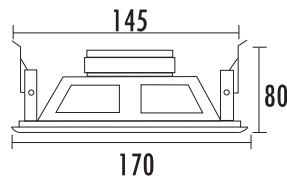

## Specifications

<b>Model</b>	T-105U
<b>Power Taps @100V</b>	1.5W, 3W, 6W
<b>Power Taps @70V</b>	0.75W, 1.5W, 3W
<b>Impedance</b>	Com/ 1.7K $\Omega$ / 3.3K $\Omega$ / 6.7K $\Omega$
<b>SPL(1W/1M)</b>	89dB
<b>Max. SPL (Rated W/1M)</b>	96dB
<b>Frequency Response (-10dB)</b>	80-16KHz
<b>Finish</b>	Baffle: ABS, White Grille: Steel, White
<b>Speaker Driver</b>	5" x 1"
<b>Cutout Size</b>	145mm
<b>Dimensions</b>	170 x 80mm
<b>Weight</b>	0.75Kg
<b>Mounting</b>	Spring-clip