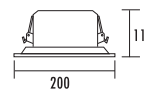

- 4"/5" fireproof version ceiling speaker
- Ceramic connector, thermal use and fire-resistant cable
- 6 watts at 100v output
- All metal material design with fire dome
- Fast installation by spring clip
- Economy cost solution
- Excellent response for background music and voice message
- EN54-24 certification is under taken

Specifications

Model	T-105C
Power Taps @100V	3W, 6W
Power Taps @70V	1.5W, 3W
Impedance	Com/3.3 K Ω /1.7K Ω
SPL(1W/1M)	90dB
Max. SPL (Rated W/1M)	98dB
Frequency Response (-10dB)	110-14.5KHz
Finish	Baffle, Grille: Steel, White Cover: Steel, Color Plating
Speaker Driver	5" x 1"
Cutout Size	170mm
Dimensions	200 x 110mm
Weight	0.9Kg
Mounting	Spring-clip