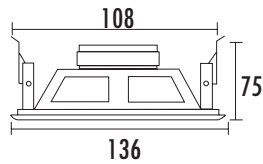

## Specifications

<b>Model</b>	T-104U
<b>Power Taps @100V</b>	1W, 2W, 3W
<b>Power Taps @70V</b>	0.5W, 1W, 1.5W,
<b>Impedance</b>	Com / 3.3K $\Omega$ / 5K $\Omega$ / 10K $\Omega$
<b>SPL(1W/1M)</b>	88dB
<b>Max. SPL (Rated W/1M)</b>	93dB
<b>Frequency Response (-10dB)</b>	100-15KHz
<b>Finish</b>	Baffle: ABS, White Grille: Steel, White
<b>Speaker Driver</b>	4" x 1
<b>Cutout Size</b>	108mm
<b>Dimensions</b>	136 x 75mm
<b>Weight</b>	0.5Kg
<b>Mounting</b>	Spring-clip