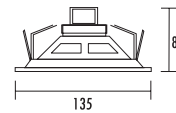

- 4" spot series mini ceiling speaker
- Economy range of excellent sound quality
- Fast installation by spring clip
- 2 powertaps at 100V output
- Waterproof version for bathroom and toilet use

Specifications

Model	T-104GD
Power Taps @100V	3W, 6W
Power Taps @70V	1.5W, 3W
Impedance	Black: Com White: 3.3K Ω Red: 1.7K Ω
SPL(1W/1M)	90dB
Max. SPL (Rated W/1M)	98dB
Frequency Response (-10dB)	90-18KHz
Finish	Baffle: Steel, White Grille: Steel, White
Speaker Driver	4" x 1"
Cutout Size	110mm
Dimensions	135 x 80mm
Weight	0.5kg
Mounting	Spring-clip