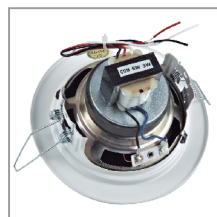

- 4" spot series mini ceiling speaker
- Economy range of excellent sound quality
- Fast installation by spring clip
- 2 powertaps at 100V output
- Waterproof version for bathroom and toilet use

Specifications

Model	T-104GD
Power Taps @100V	3W, 6W
Power Taps @70V	1.5W, 3W
Impedance	Black: Com White: 3.3K Ω Red: 1.7K Ω
SPL(1W/1M)	90dB
Max. SPL (Rated W/1M)	98dB
Frequency Response (-10dB)	90-18KHz
Finish	Baffle: Steel, White Grille: Steel, White
Speaker Driver	4" x 1"
Cutout Size	110mm
Dimensions	135 x 80mm
Weight	0.5kg
Mounting	Spring-clip