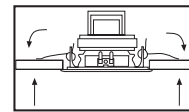

- 3" spot series mini ceiling speaker
- Economy range of excellent sound quality
- Fast installation by spring clip
- 2 powertaps at 100V output

Specifications

Model	T-103G
Power Taps @100V	3W, 6W
Power Taps @70V	1.5W, 3W
Impedance	Black: Com White: 3.3K Ω Red: 1.7K Ω
SPL(1W/1M)	89dB
Max. SPL (Rated W/1M)	97dB
Frequency Response (-10dB)	120-20KHz
Finish	Baffle: Steel, White Grille: Steel, White
Speaker Driver	3" x 1
Cutout Size	80mm
Dimensions	102 x 75mm
Weight	0.4kg
Mounting	Spring-clip