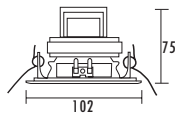

- 3" spot series mini ceiling speaker
- Economy range of excellent sound quality
- Fast installation by spring clip
- 2 powertaps at 100V output

Specifications

Model	T-103G
Power Taps @100V	3W, 6W
Power Taps @70V	1.5W, 3W
Impedance	Black: Com White: 3.3K Ω Red: 1.7K Ω
SPL(1W/1M)	89dB
Max. SPL (Rated W/1M)	97dB
Frequency Response (-10dB)	120-20KHz
Finish	Baffle: Steel, White Grille: Steel, White
Speaker Driver	3" x 1
Cutout Size	80mm
Dimensions	102 x 75mm
Weight	0.4kg
Mounting	Spring-clip