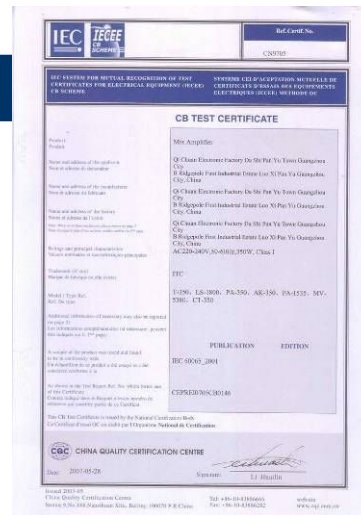

Certificates

CE-CB-ISO9001-EN60849-IP66-RoHS